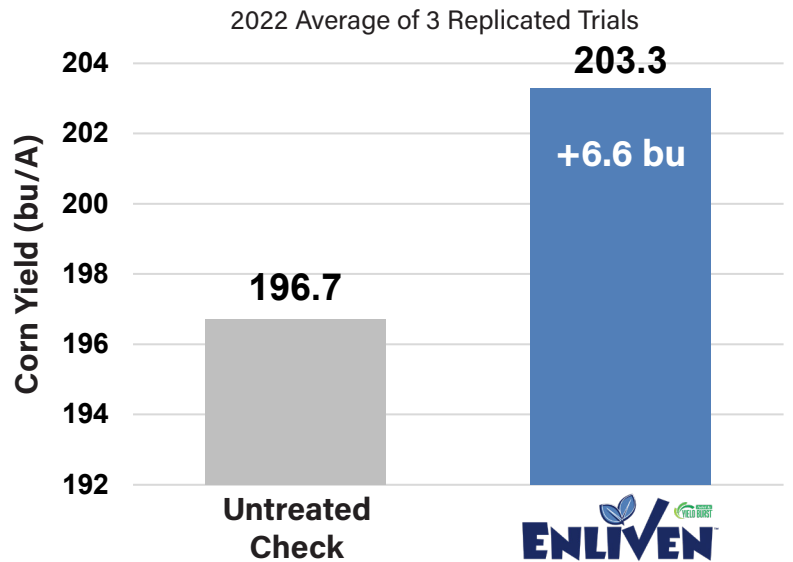

ENLIVEN™

Fueled By
YIELD BURST

FEATURES AND BENEFITS

- Enliven is a convenient, all-in-one adjuvant with NIS, AMS, and HPG Technology.
- Fueled by Yield Burst Technology, Enliven provides efficient energy at the time of application to help the crop metabolize herbicides more quickly and grow through stress.
- Enliven's premium adjuvant package delivers more consistent weed control and improved crop safety for a proven yield advantage.

Use Rate: 16 oz/Acre

Fueled By
YIELD BURST

Superior Deposition and Retention Fueled by Yield Burst Technology