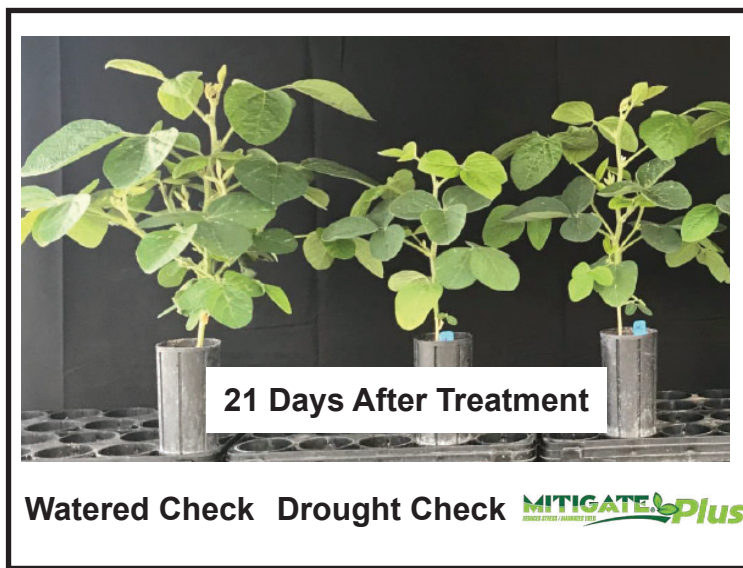

Watered Check Drought Check MITIGATE Plus

Improved Drought Tolerance

- Soybean drought study below conducted to evaluate the abiotic stress protection component of Mitigate Plus
- Treated soybeans showed enhanced plant growth and more pods than the untreated plants under drought stress

21 Days After Treatment