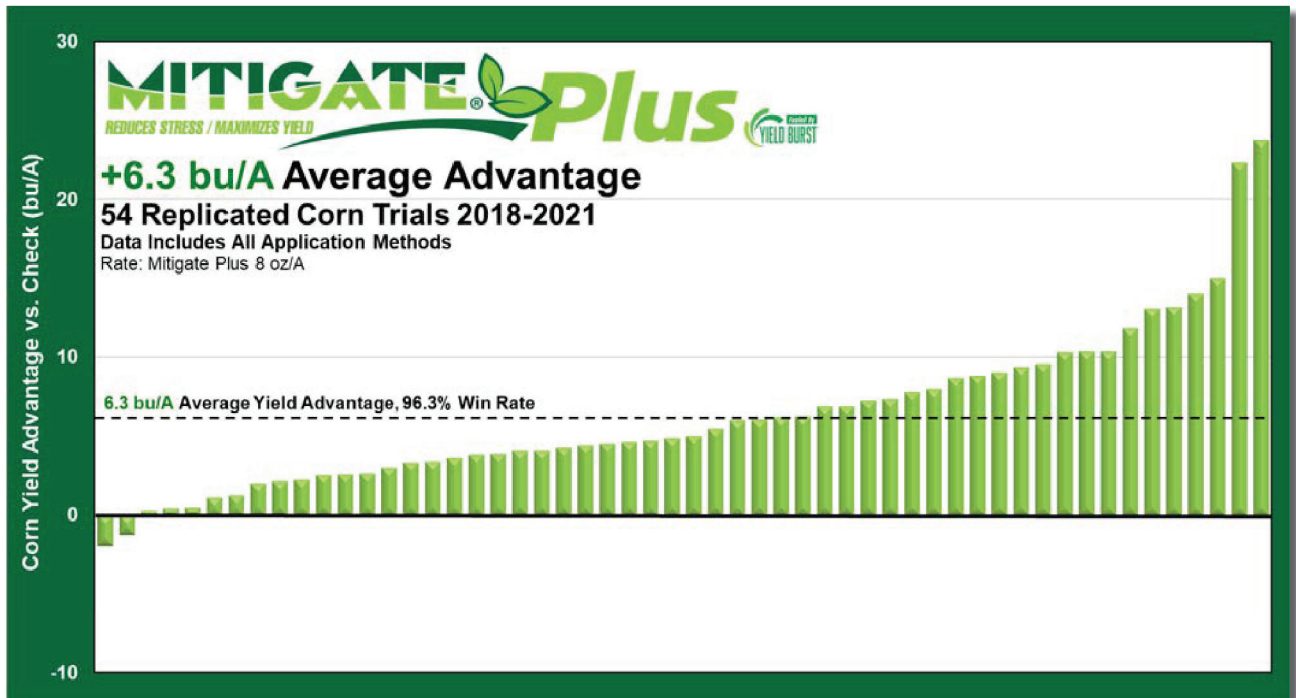

Corn Field Photos Above:

- Untreated vs. Mitigate Plus + Fungicide
- In-field photo taken three days after application
- Applied prior to extreme drought conditions
- Note the treated plants improved response to moisture stress, allowing leaves to stay open and continue harvesting light energy