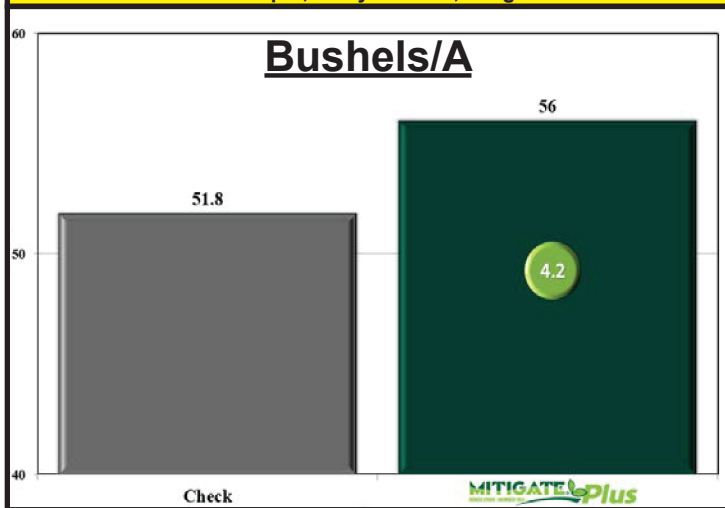

Soybean Performance

Herbicide-tolerant Soybeans

Third Party Replicated Trials
4 Inch Weeds

Rates: Enlist One 2 pts, Array 9 lb/100, Mitigate Plus 8 oz/A