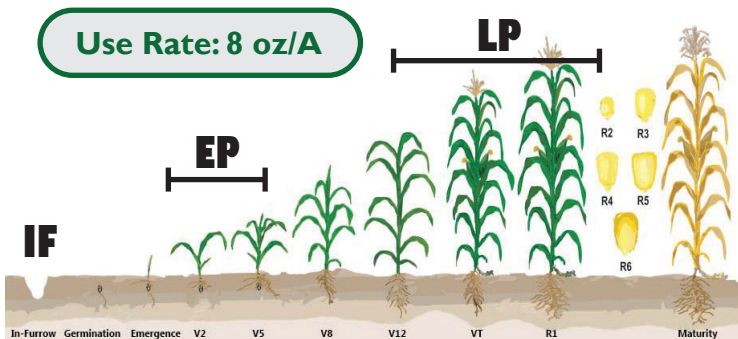

Three Modes of Action

PROTECT

Activates the plant's stress response through regulation of key metabolic stress pathways, allowing plants to respond to stress events more quickly

REPAIR

Triggers 450+ enzymatic reactions to help the plant recover more quickly from stress events

ENERGIZE

Provides the fuel & energy needed to support the increased enzymatic activity occurring within the plant

Mitigate Plus is an Agronomic Solution for Abiotic Stress

In Furrow

- Energy for improved microbial growth, seed germination, & seedling vigor
- Helps alleviate early stress from cool & compacted soils

Early Post

- Enhances crops ability to metabolize and recover from herbicide stress
- Provides plant with readily available energy prior to grand growth stages

Late Post

- Late season plant health is maximized when used in conjunction with a fungicide
- Improves crop response to drought conditions by regulation of stomates